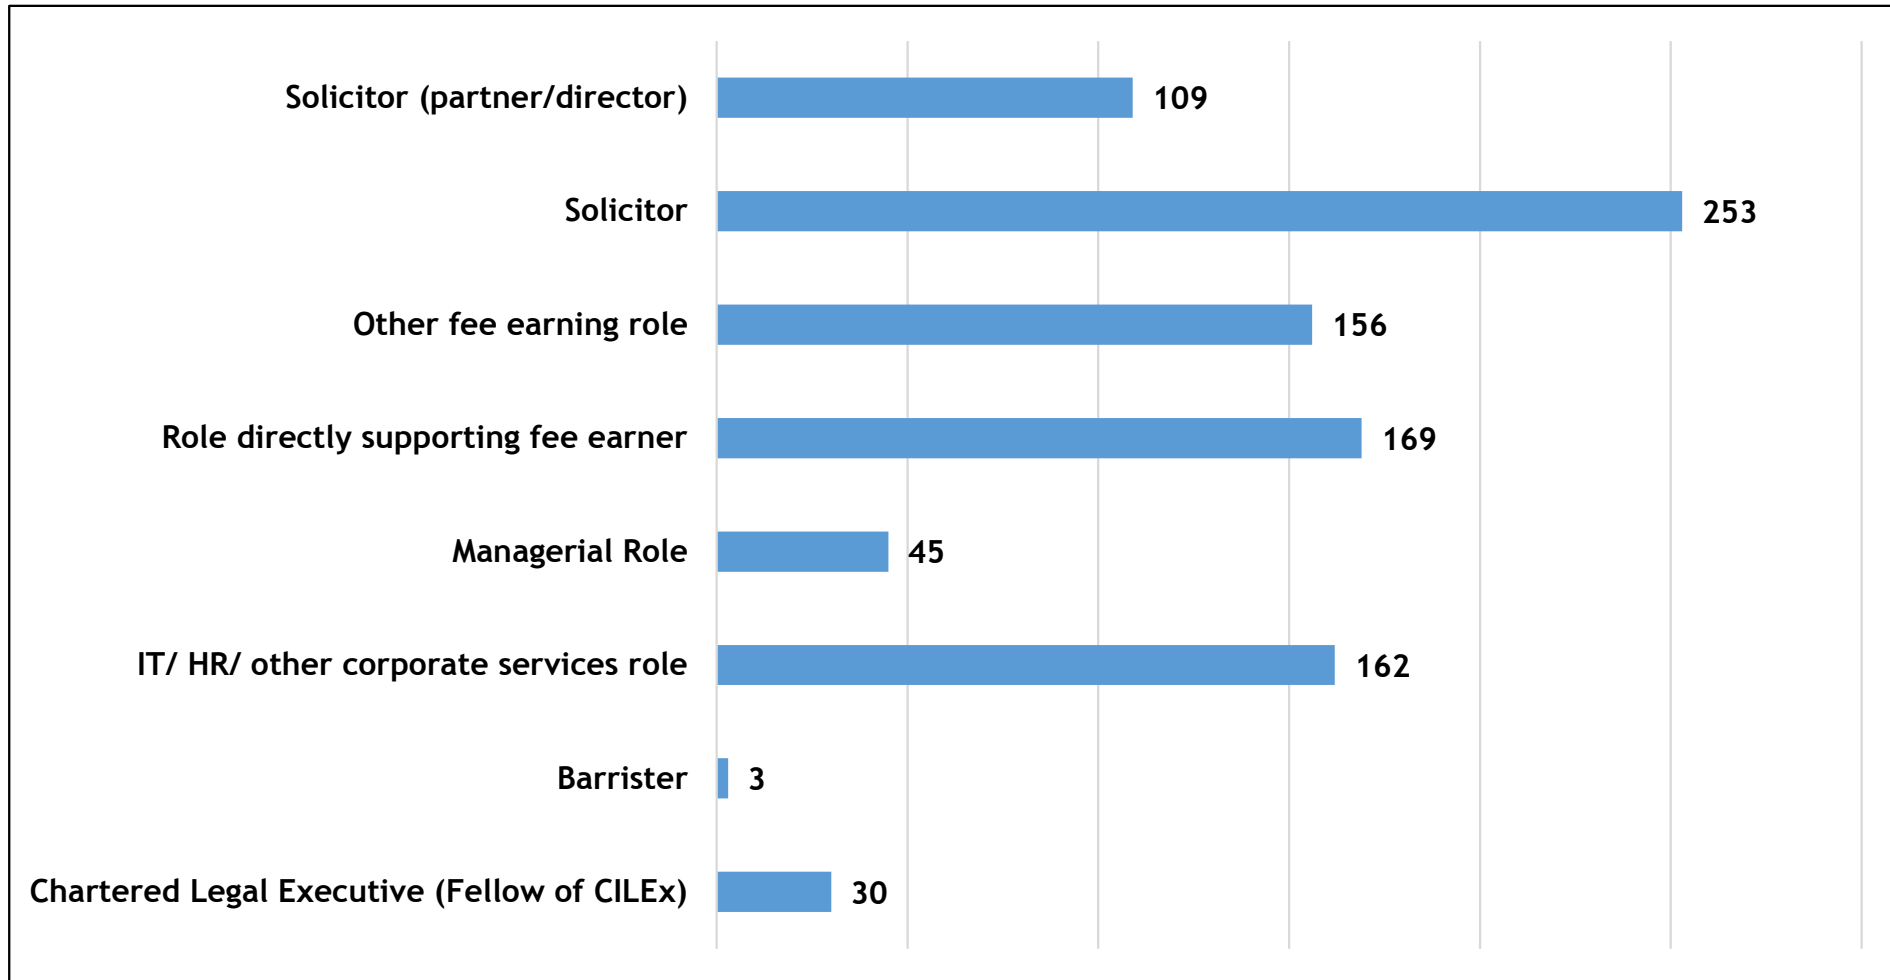

DIVERSITY STATISTICS 2017

The data illustrated is for Kennedys UK offices only and is correct as at 1 August 2017. The Firm received an 81% (927 heads) response rate to the diversity questionnaire. This response rate is displayed as 100% for the purpose of the tables and charts.

Headcount Figures

Figures as per SRA category headings

Age Distribution

Age	Number of Responses
16 - 24	112
25 - 34	325
35 - 44	235
45 - 54	170
55 - 64	79
65+	6
Did not enter	0

Gender

Gender	Number of Responses
Female	601
Male	326
Did not enter	0