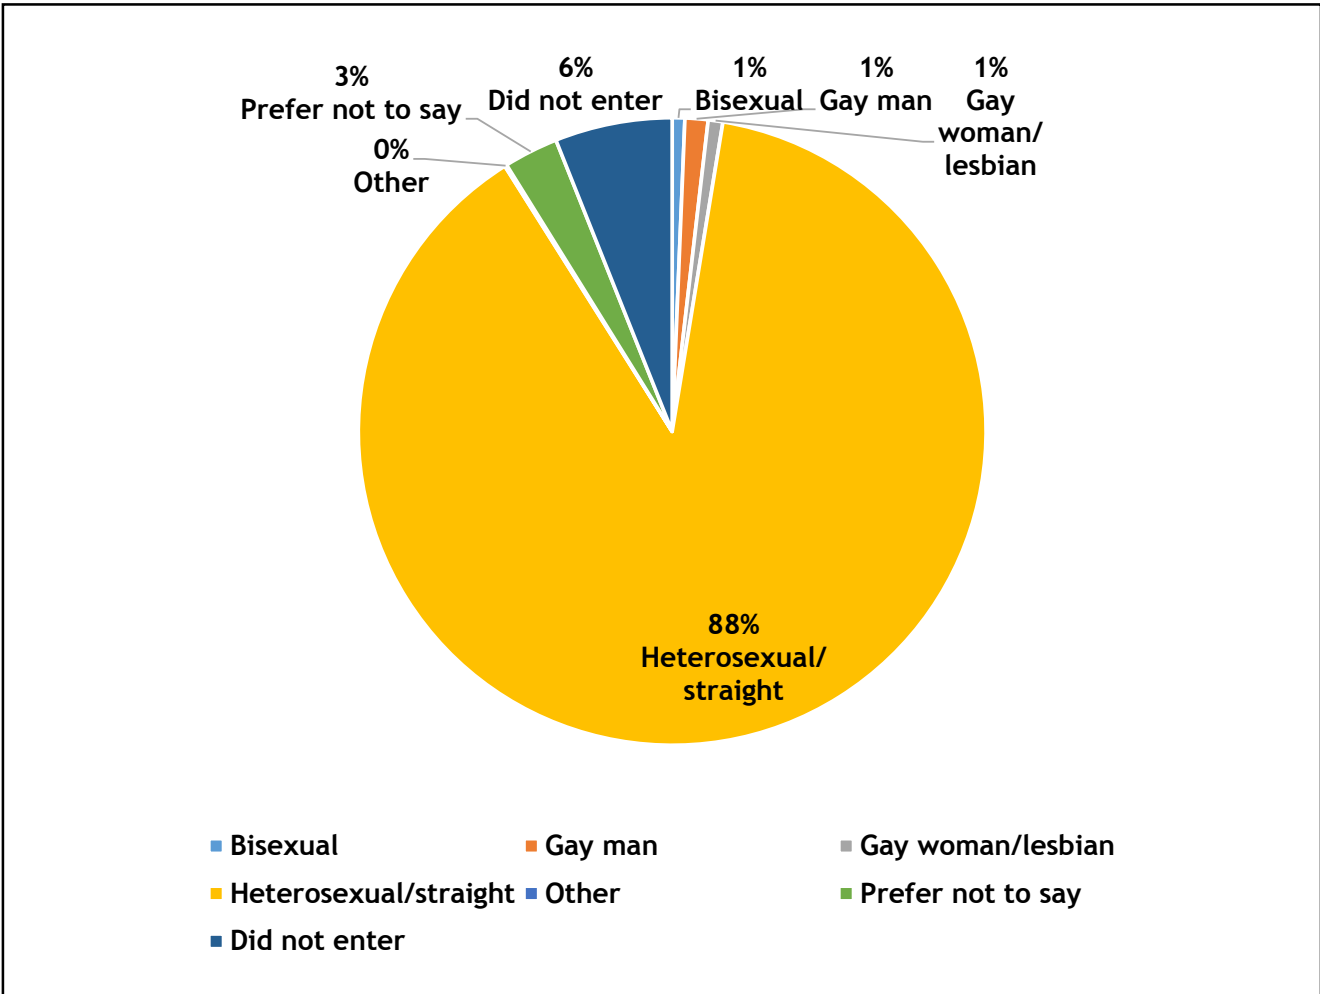

Sexual Orientation

Sexual Orientation	Number of Responses
Bisexual	6
Gay man	11
Gay woman/lesbian	7
Heterosexual/straight	820
Other	1
Prefer not to say	26
Did not enter	56