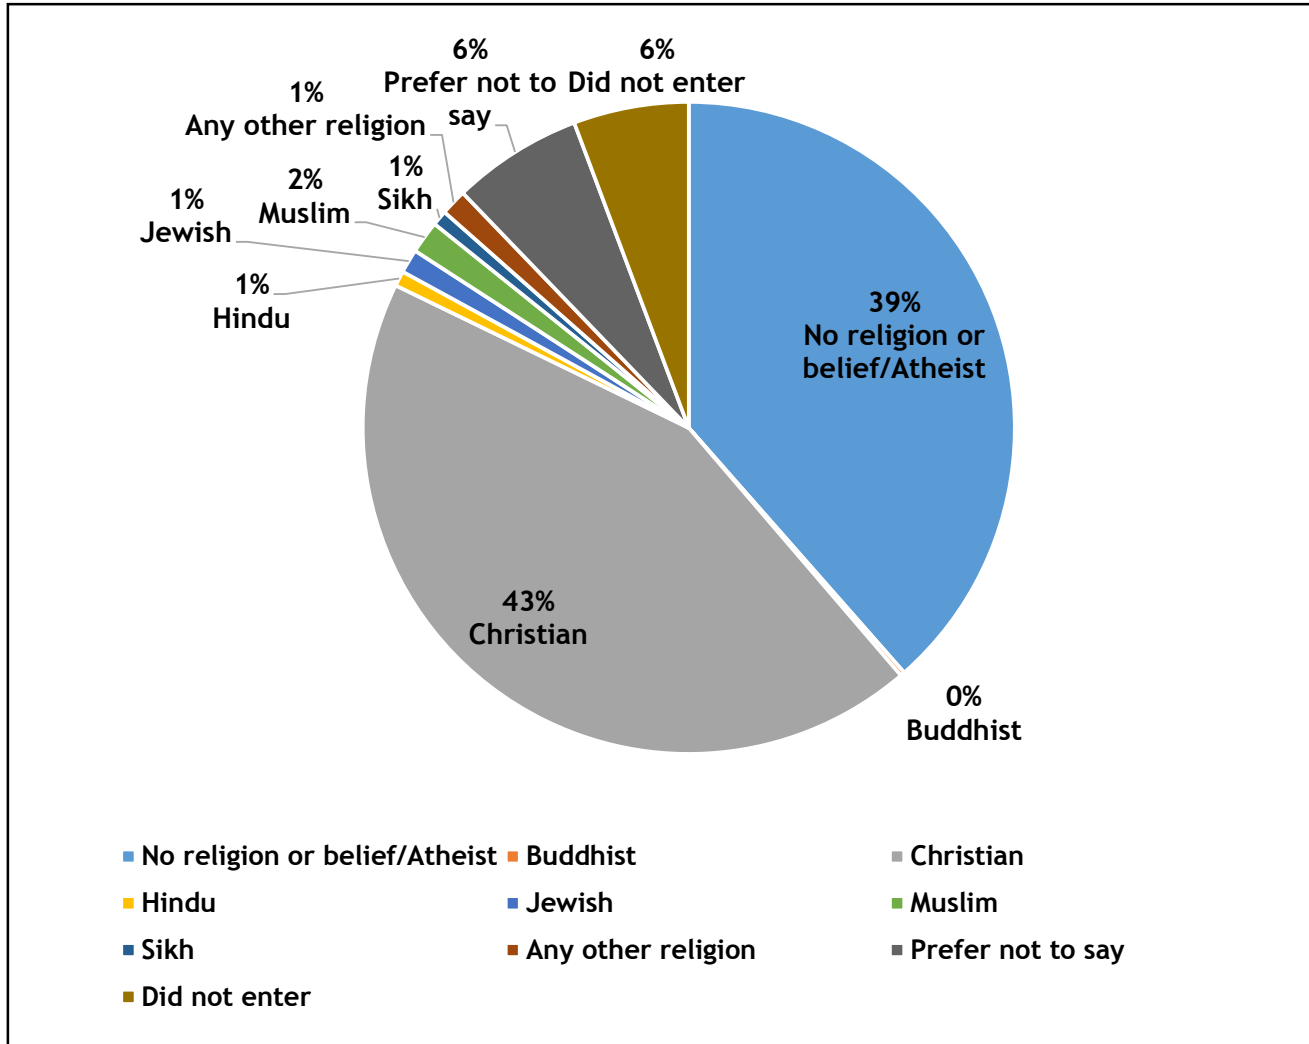

Religion or Belief

Religion	Number of Responses
No religion or belief/Atheist	357
Buddhist	2
Christian	403
Hindu	7
Jewish	11
Muslim	15
Sikh	7
Any other religion	12
Prefer not to say	60
Did not enter	53