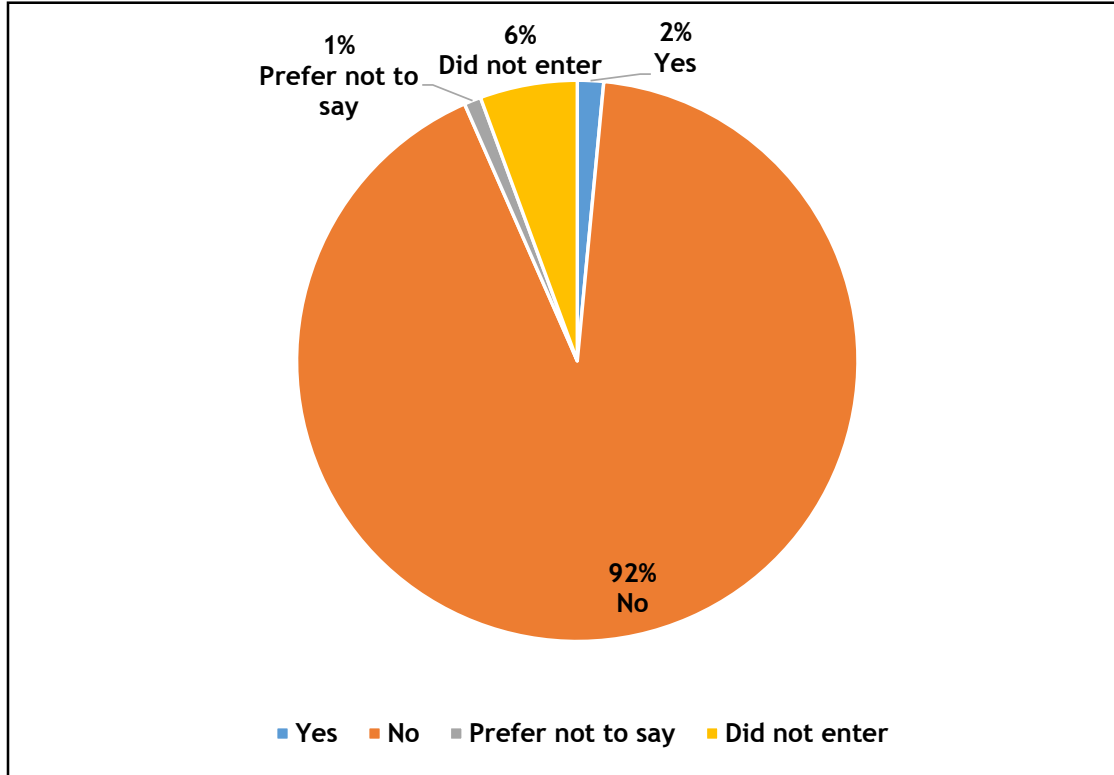

Headcount Figures

Figures as per SRA category headings

Age Distribution

Age	Number of Responses
16 - 24	112
25 - 34	325
35 - 44	235
45 - 54	170
55 - 64	79
65+	6
Did not enter	0

Gender

Gender	Number of Responses
Female	601
Male	326
Did not enter	0

Disability

Disability according to the Equality Act:

Disability	Number of Responses
Yes	14
No	852
Prefer not to say	9
Did not enter	52

Day-to-day activities limited due to health/disability:

Disability	Number of Responses
Yes, limited a lot	5
Yes, limited a little	27
No	829
Prefer not to say	18
Did not enter	48