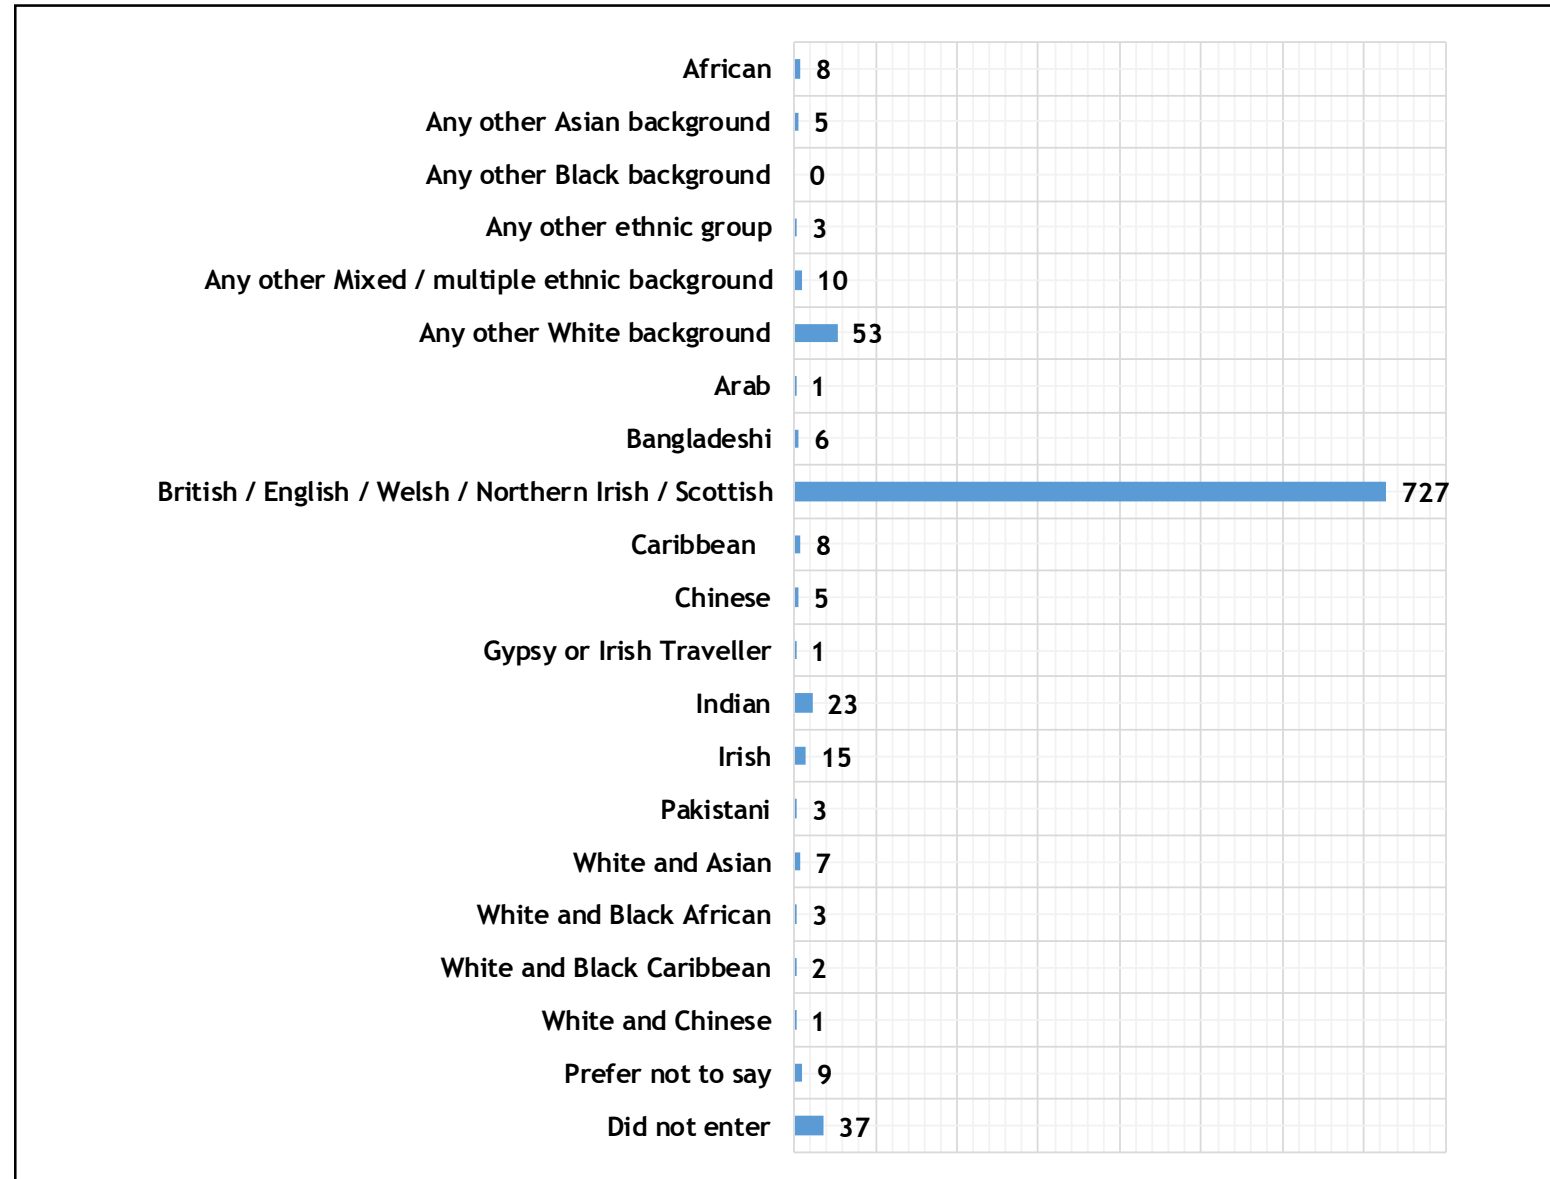

Headcount Figures

Figures as per SRA category headings

Age Distribution

Age	Number of Responses
16 - 24	112
25 - 34	325
35 - 44	235
45 - 54	170
55 - 64	79
65+	6
Did not enter	0

Gender

Gender	Number of Responses
Female	601
Male	326
Did not enter	0

Disability

Disability according to the Equality Act:

Disability	Number of Responses
Yes	14
No	852
Prefer not to say	9
Did not enter	52

Day-to-day activities limited due to health/disability:

Disability	Number of Responses
Yes, limited a lot	5
Yes, limited a little	27
No	829
Prefer not to say	18
Did not enter	48

Ethnic Mix

Religion or Belief

Religion	Number of Responses
No religion or belief/Atheist	357
Buddhist	2
Christian	403
Hindu	7
Jewish	11
Muslim	15
Sikh	7
Any other religion	12
Prefer not to say	60
Did not enter	53