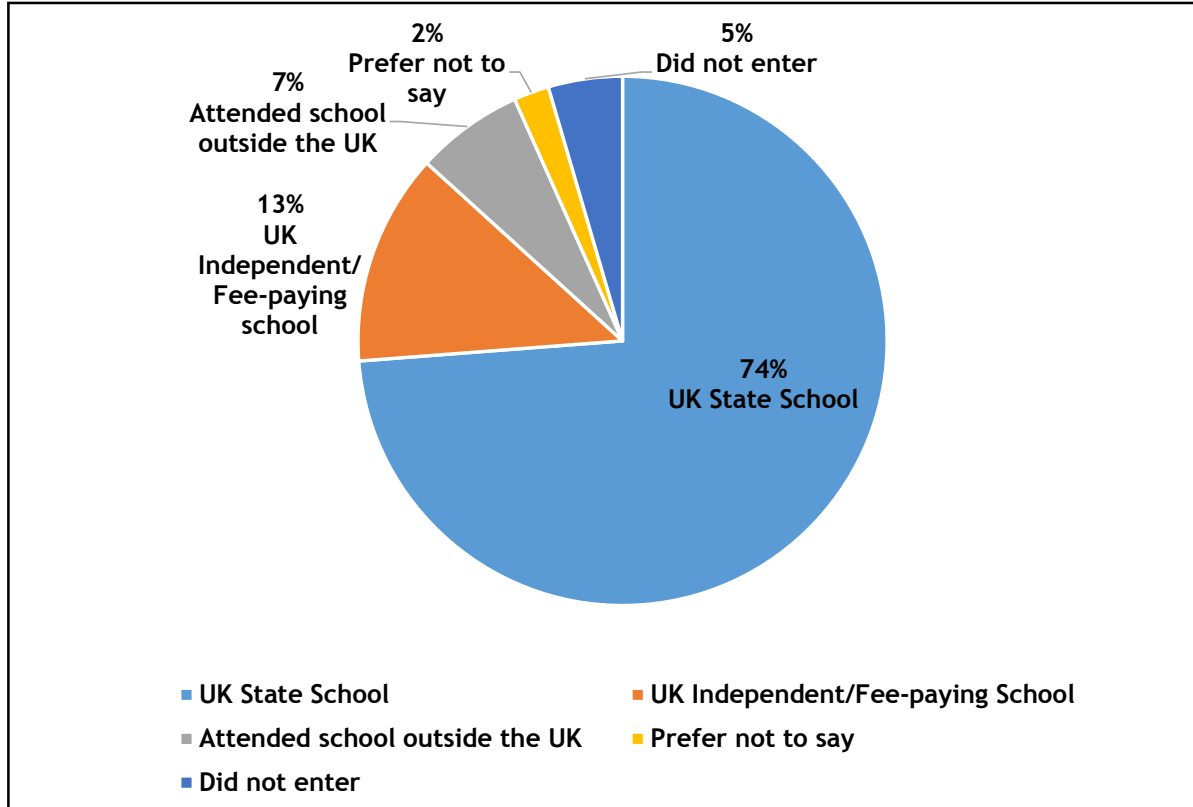

Disability

Disability according to the Equality Act:

Disability	Number of Responses
Yes	14
No	852
Prefer not to say	9
Did not enter	52

Day-to-day activities limited due to health/disability:

Disability	Number of Responses
Yes, limited a lot	5
Yes, limited a little	27
No	829
Prefer not to say	18
Did not enter	48

Ethnic Mix

Religion or Belief

Religion	Number of Responses
No religion or belief/Atheist	357
Buddhist	2
Christian	403
Hindu	7
Jewish	11
Muslim	15
Sikh	7
Any other religion	12
Prefer not to say	60
Did not enter	53

Sexual Orientation

Sexual Orientation	Number of Responses
Bisexual	6
Gay man	11
Gay woman/lesbian	7
Heterosexual/straight	820
Other	1
Prefer not to say	26
Did not enter	56

Education

School attended between ages of 11-18: