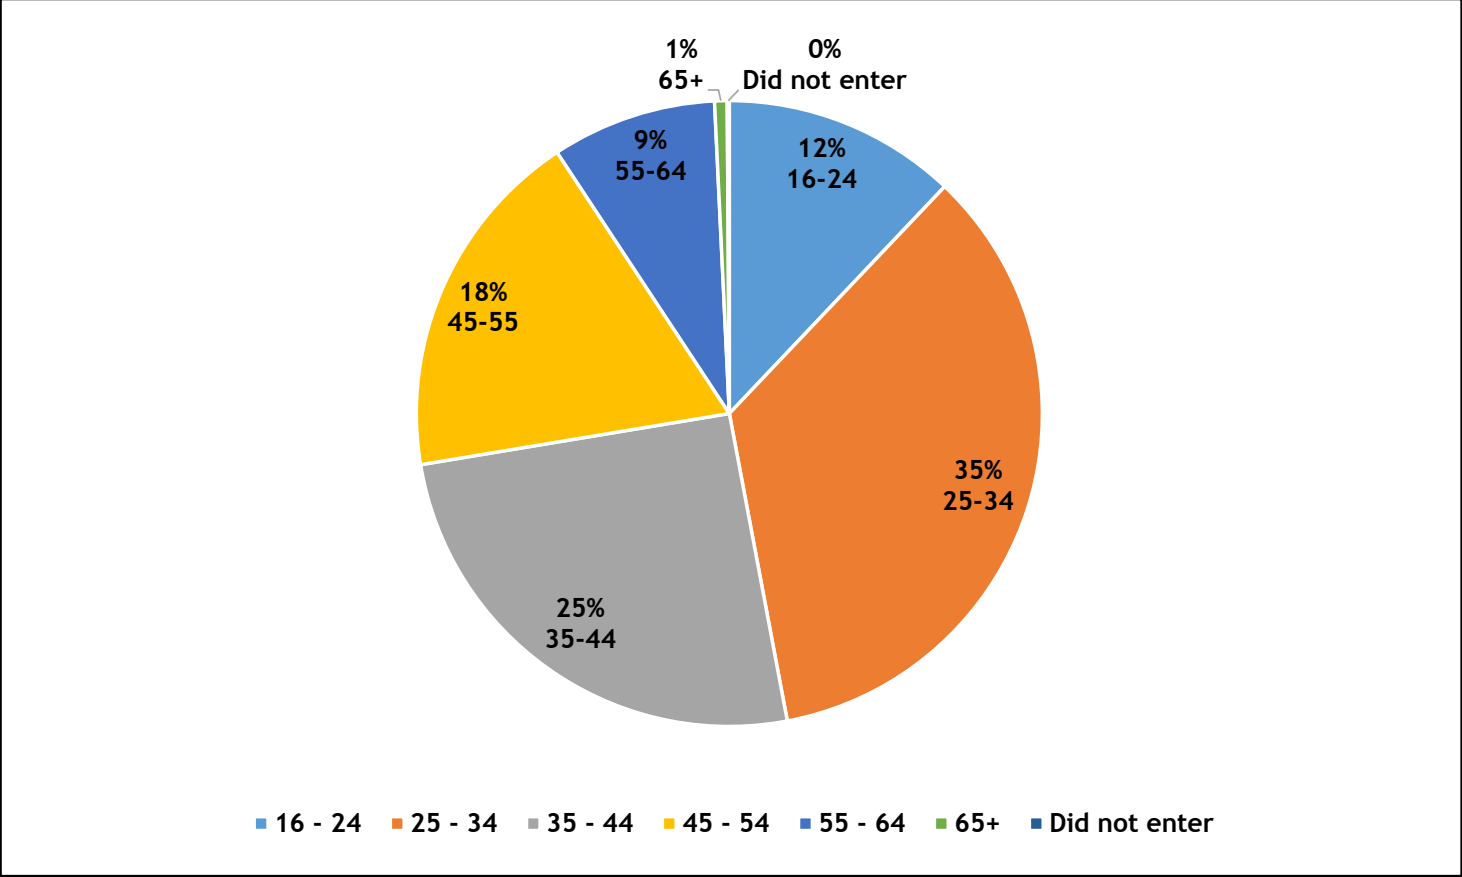

DIVERSITY STATISTICS 2017

The data illustrated is for Kennedys UK offices only and is correct as at 1 August 2017. The Firm received an 81% (927 heads) response rate to the diversity questionnaire. This response rate is displayed as 100% for the purpose of the tables and charts.

Headcount Figures

Figures as per SRA category headings

Age Distribution

Age	Number of Responses
16 - 24	112
25 - 34	325
35 - 44	235
45 - 54	170
55 - 64	79
65+	6
Did not enter	0

Gender

Gender	Number of Responses
Female	601
Male	326
Did not enter	0

Disability

Disability according to the Equality Act:

Disability	Number of Responses
Yes	14
No	852
Prefer not to say	9
Did not enter	52

Day-to-day activities limited due to health/disability:

Disability	Number of Responses
Yes, limited a lot	5
Yes, limited a little	27
No	829
Prefer not to say	18
Did not enter	48