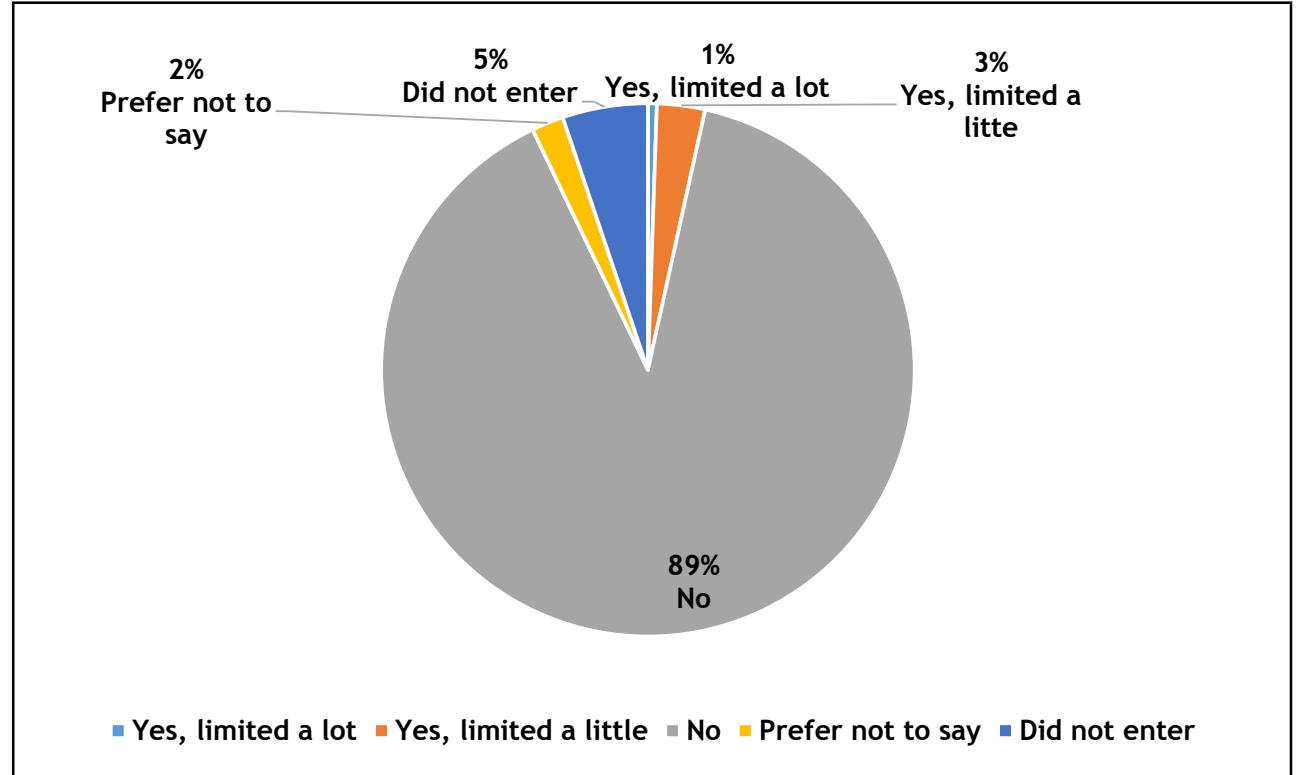

Headcount Figures

Figures as per SRA category headings

Age Distribution

Age	Number of Responses
16 - 24	112
25 - 34	325
35 - 44	235
45 - 54	170
55 - 64	79
65+	6
Did not enter	0

Gender

Gender	Number of Responses
Female	601
Male	326
Did not enter	0

Disability

Disability according to the Equality Act:

Disability	Number of Responses
Yes	14
No	852
Prefer not to say	9
Did not enter	52

Day-to-day activities limited due to health/disability:

Disability	Number of Responses
Yes, limited a lot	5
Yes, limited a little	27
No	829
Prefer not to say	18
Did not enter	48